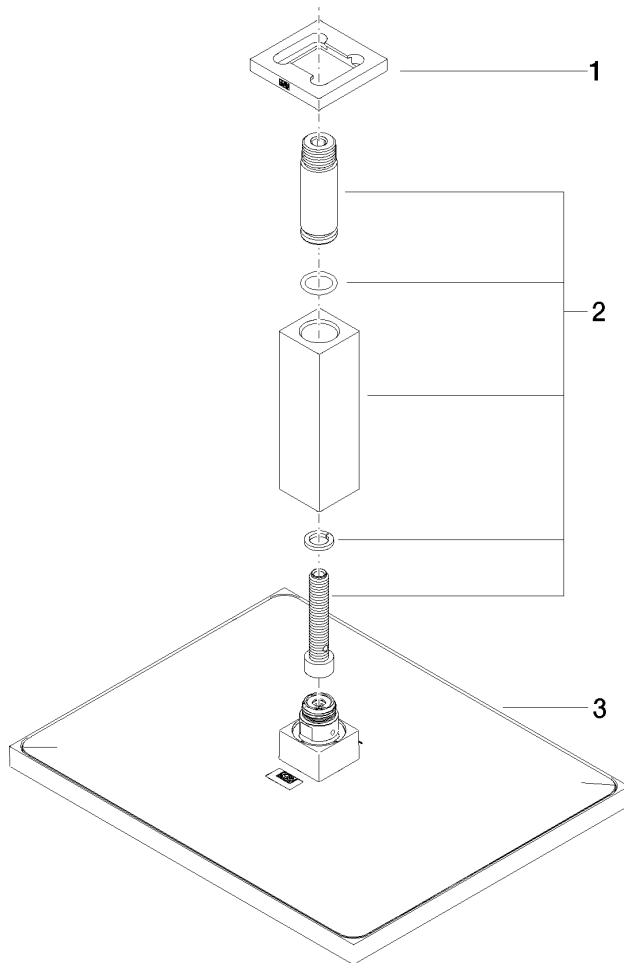

Rain shower with ceiling fixing 300 x 240 mm - Brushed Platinum

IMO

28 775 980

Fits: IMO, MEM, CL.1

- rain shower 300 x 240mm
- PURE RAIN, max. flow rate 20 l/min (at 3 bar)
- Function from: 12 l/min
- distance between ceiling and lower edge of the shower 165mm
- rosette 60 x 60, as required
- 1/2" connection
- with anti-scale system
- quick clearing
- WRAS 1707033

Recommended miscellaneous

- Concealed wall elbow -** 35 085 970 90
- max. recess depth 163 mm
 - min. recess depth 90 mm

28 775 980

mm [inches]

Flow rate chart

Certificates

LGA_29232. WRAS_2212012. LGA_38662.

28 775 980

Spare parts list

No.	Item Number	Name	Quantity used	Delivery time
1	09 27 98 017-06	rosette	1	10
2	90 11 10 092 00-06	connection	1	10
3	04 12 05 063 00-06	shower	1	10