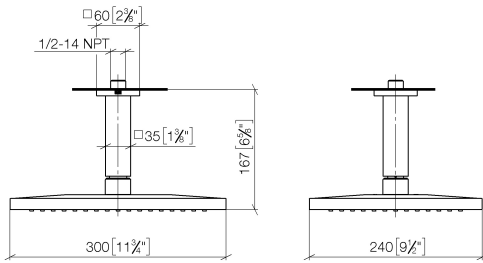

Rain shower with ceiling fixing 300 x 240 mm - Brushed Platinum

IMO

28 775 980

Fits: IMO, MEM, CL.1

- rain shower 300 x 240mm
- PURE RAIN, max. flow rate 20 l/min (at 3 bar)
- Function from: 12 l/min
- distance between ceiling and lower edge of the shower 165mm
- rosette 60 x 60, as required
- 1/2" connection
- with anti-scale system
- quick clearing
- WRAS 1707033

Product change as of 1st April 2024: max. flow 20l/min

	Brushed Platinum	28 775 980-06
	Chrome	28 775 980-00
	Platinum	28 775 980-08
	Dark Chrome	28 775 980-19
	Brushed Durabronze (23kt Gold)	28 775 980-28
	Matte Black	28 775 980-33
	Brushed Champagne (22kt Gold)	28 775 980-46
	Champagne (22kt Gold)	28 775 980-47
	Brushed Chrome	28 775 980-93
	Brushed Dark Platinum	28 775 980-99

Recommended miscellaneous

- Concealed wall elbow -** 35 085 970 90
- max. recess depth 163 mm
 - min. recess depth 90 mm

28 775 980

mm [inches]

Flow rate chart

Certificates

LGA_29232. WRAS_2212012. LGA_38662.