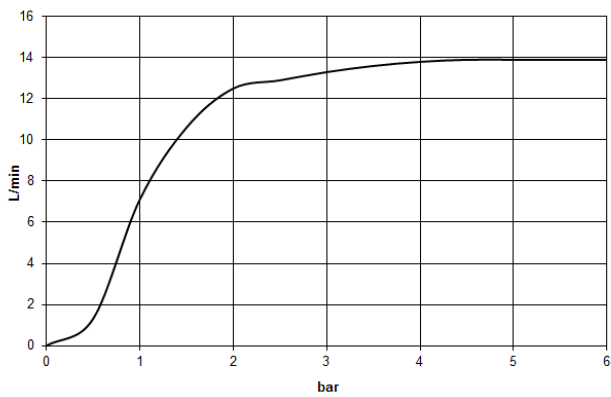

Rain shower with ceiling fixing 300 x 240 mm - Brushed Platinum

IMO

28 775 980

Fits: IMO, MEM, CL.1

- rain shower 300 x 240mm
- PURE RAIN, max. flow rate 20 l/min (at 3 bar)
- Function from: 12 l/min
- distance between ceiling and lower edge of the shower 165mm
- rosette 60 x 60, as required
- 1/2" connection
- with anti-scale system
- quick clearing
- WRAS 1707033

Recommended miscellaneous

- Concealed wall elbow -** 35 085 970 90
- max. recess depth 163 mm
 - min. recess depth 90 mm

28 775 980

mm [inches]

Flow rate chart

Certificates

LGA_29232. WRAS_2212012. LGA_38662.